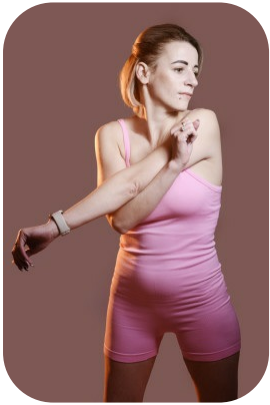

FOR ANY INQUIRIES PLEASE CONTACT US