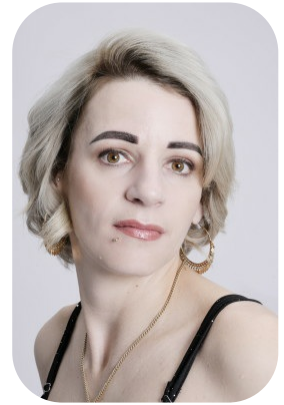

FOR ANY INQUIRIES PLEASE CONTACT US