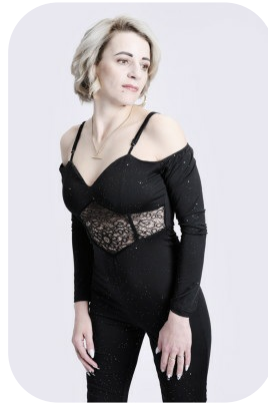

FOR ANY INQUIRIES PLEASE CONTACT US